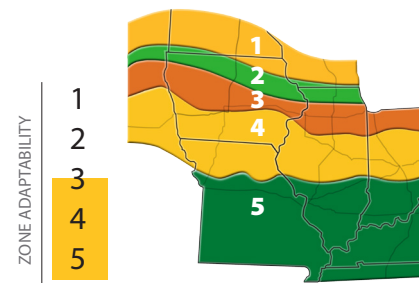

CONTINUOUS CORN MANAGEMENT

- If history of CRW feeding, consider the SmartStax® traited version in this family.
- Very good disease tolerance lowers risk of reaching the threshold for fungicide application.

PLACEMENT / MANAGEMENT

Excellent for all soil types, including light soils and poorly-drained soils. Push populations for maximum performance. A solid choice for continuous corn. A great late harvest option.

SOIL ADAPTABILITY

RATING	SOIL CATEGORY
VG	LIGHT SOILS – LOW CEC (<10); OM <1.5%; low water-holding capacity; non-irrigated sand; timber soils; marginal productivity; drought prone.
E	MEDIUM SOILS – CEC 11–18; OM 1.5–3.5%; well-drained; silt loam; high productivity.
E	DARK SOILS – HIGH CEC (>18); OM >3.5%; well-drained; dark colored soils.
VG	POORLY-DRAINED – Soils that have the potential to remain saturated for prolonged periods; side hill seeps; gumbo; muck.

E = excellent, VG = very good, G = good, F = fair, NR = not recommended.

GEOGRAPHIC ZONE ADAPTABILITY

LEGEND: E = early for maturity, A = average for maturity, L = late for maturity; M = medium, MS = medium short, MT = medium tall, T = tall; H = high, MH = medium high, ML = medium low; F = flex, SF = semi-flex, D = determinate, SD = semi-determinate. Numerical ratings are based on comparisons among Wyffels hybrids of like maturity where 1 = Low, 5 = Avg, and 9 = High expressions of a trait.